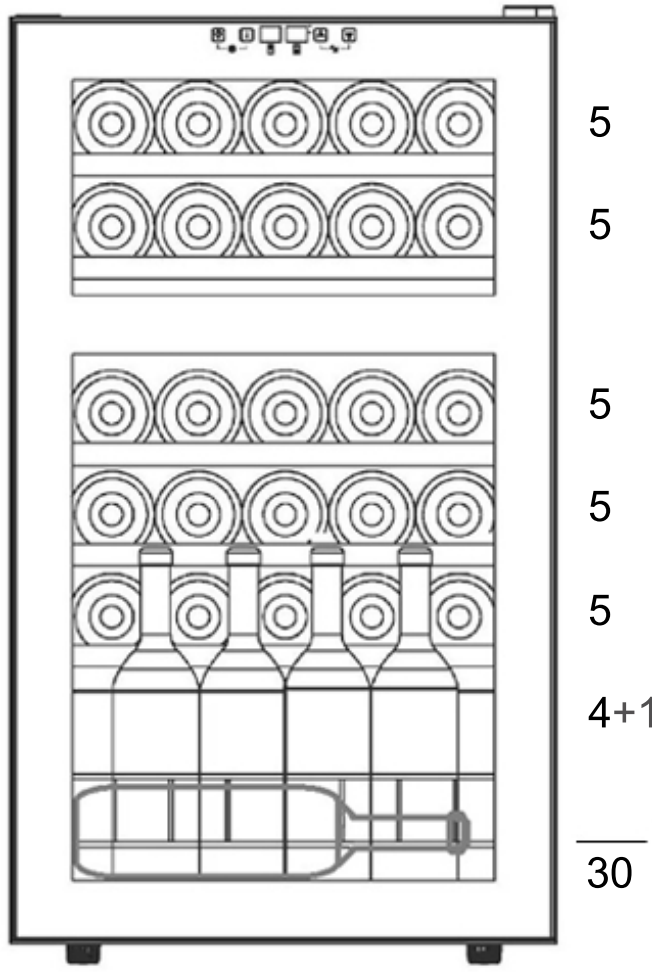

BOTTLE LOADING PLAN

DUNAVOX

DX-30.80

Standard 750mL Bordeaux bottle