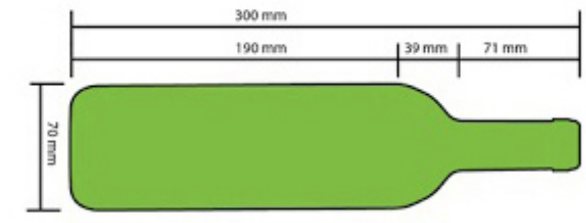

BOTTLE LOADING PLAN

DUNAVOX

DX-30.80

Standard 750mL Bordeaux bottle